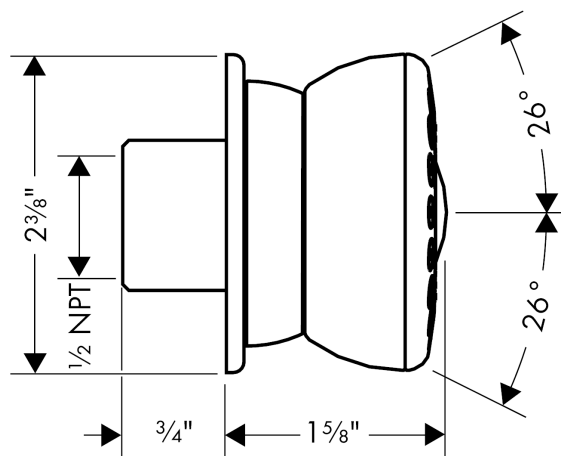

Bodyvette Stop

Finishes : **chrome** Part no. : **28467001**

Description

Features

- Pause feature slows flow to trickle

Item details

List Price \$ 206.00

Technology

Compliance

Product image

Scale drawing

Bodyvette Stop

Finishes : **chrome**

Part no. : **28467001**

Exploded drawing

Year of production: >04/98

Bodyvette Stop

Finishes : **chrome** Part no. : **28467001**

Spare parts list

Year of production: >04/98

Pos.	Description	Part no.	Price	PU
1	cover pale grey	97404000	-	1
2	O-ring 3,5x1,5	98105000	-	1
3	base body	97521000	-	1
a	spray head cpl.	97472000	-	1
b	escutcheon	95060000	-	1