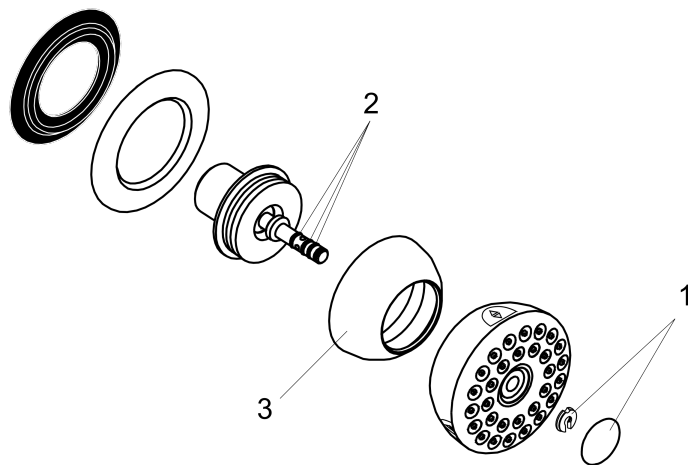

Bodyvette Stop

Finishes : **chrome** Part no. : **28467001**

Description

Features

- Pause feature slows flow to trickle

Item details

List Price \$ 206.00

Technology

Compliance

Product image

Scale drawing

Bodyvette Stop

Finishes : **chrome**

Part no. : **28467001**

Exploded drawing

Year of production: >04/98

Bodyvette Stop

Finishes : **chrome** Part no. : **28467001**

Spare parts list

Year of production: >04/98

Pos.	Description	Part no.	Price	PU
1	cover pale grey	97404000	-	1
2	O-ring 3,5x1,5	98105000	-	1
3	base body	97521000	-	1
a	spray head cpl.	97472000	-	1
b	escutcheon	95060000	-	1